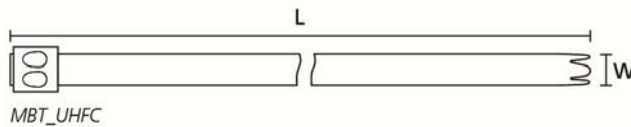

MBT_SFC, MBT_HFC

MBT_XHFC

TYPE	Width (W)	Length (L)	Bundle Ø max.		Material	Pack Cont.	Article-No.
MBT5SFC	4.6	127.0	25.0	540	SS316, SP	100	111-00288
MBT8SFC	4.6	201.0	50.0	540	SS316, SP	100	111-00289
MBT14SFC	4.6	362.0	102.0	540	SS316, SP	100	111-00290
MBT20SFC	4.6	521.0	152.0	540	SS316, SP	100	111-00291
MBT27SFC	4.6	681.0	203.0	540	SS316, SP	100	111-00292
MBT33SFC	4.6	838.0	254.0	540	SS316, SP	100	111-00293
MBT8HFC	7.9	201.0	50.0	1,020	SS316, SP	50	111-00294
MBT14HFC	7.9	362.0	102.0	1,020	SS316, SP	50	111-00295
MBT20HFC	7.9	521.0	152.0	1,020	SS316, SP	50	111-00296
MBT27HFC	7.9	681.0	203.0	1,020	SS316, SP	50	111-00297
MBT33HFC	7.9	838.0	254.0	1,020	SS316, SP	50	111-00298
MBT14XHFC	12.3	362.0	102.0	1,620	SS316, SP	50	111-00299
MBT17XHFC	12.3	434.0	125.0	1,620	SS316, SP	50	111-01500
MBT20XHFC	12.3	521.0	152.0	1,620	SS316, SP	50	111-00300
MBT23XHFC	12.3	575.0	168.0	1,620	SS316, SP	50	111-01501
MBT27XHFC	12.3	681.0	203.0	1,620	SS316, SP	50	111-00301
MBT30XHFC	12.3	754.0	225.0	1,620	SS316, SP	50	111-01502
MBT33XHFC	12.3	838.0	254.0	1,620	SS316, SP	50	111-00302
MBT43XHFC	12.3	1,092.0	330.0	1,620	SS316, SP	25	111-01503
MBT49XHFC	12.3	1,245.0	380.0	1,620	SS316, SP	25	111-01504
MBT14UHFC	16.0	362.0	102.0	2,500	SS316, SP	50	111-01512
MBT17UHFC	16.0	434.0	125.0	2,500	SS316, SP	50	111-01513
MBT20UHFC	16.0	521.0	152.0	2,500	SS316, SP	50	111-01514
MBT23UHFC	16.0	575.0	168.0	2,500	SS316, SP	50	111-01515
MBT27UHFC	16.0	681.0	203.0	2,500	SS316, SP	50	111-01516