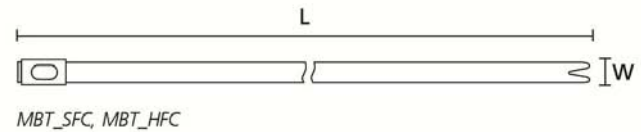

Cable Ties with Ball-Lock and Coating

• MBT-FC-Series

Features and Benefits

- Fully coated MBT, made from type 316 stainless steel with polyester coating.
- Patented non-releasable locking feature
- Coated cable tie with smooth edges
- Comfortable handling and installation
- Eliminates contact corrosion between dissimilar materials during application

MBT_SFC, MBT_HFC

MBT_XHFC

TYPE	Width (W)	Length (L)	Bundle Ø max.		Material	Pack Cont.	Article-No.
MBT5SFC	4.6	127.0	25.0	540	SS316, SP	100	111-00288
MBT8SFC	4.6	201.0	50.0	540	SS316, SP	100	111-00289
MBT14SFC	4.6	362.0	102.0	540	SS316, SP	100	111-00290
MBT20SFC	4.6	521.0	152.0	540	SS316, SP	100	111-00291
MBT27SFC	4.6	681.0	203.0	540	SS316, SP	100	111-00292
MBT33SFC	4.6	838.0	254.0	540	SS316, SP	100	111-00293
MBT8HFC	7.9	201.0	50.0	1,020	SS316, SP	50	111-00294
MBT14HFC	7.9	362.0	102.0	1,020	SS316, SP	50	111-00295
MBT20HFC	7.9	521.0	152.0	1,020	SS316, SP	50	111-00296
MBT27HFC	7.9	681.0	203.0	1,020	SS316, SP	50	111-00297
MBT33HFC	7.9	838.0	254.0	1,020	SS316, SP	50	111-00298
MBT14XHFC	12.3	362.0	102.0	1,620	SS316, SP	50	111-00299
MBT17XHFC	12.3	434.0	125.0	1,620	SS316, SP	50	111-01500
MBT20XHFC	12.3	521.0	152.0	1,620	SS316, SP	50	111-00300
MBT23XHFC	12.3	575.0	168.0	1,620	SS316, SP	50	111-01501
MBT27XHFC	12.3	681.0	203.0	1,620	SS316, SP	50	111-00301
MBT30XHFC	12.3	754.0	225.0	1,620	SS316, SP	50	111-01502
MBT33XHFC	12.3	838.0	254.0	1,620	SS316, SP	50	111-00302
MBT43XHFC	12.3	1,092.0	330.0	1,620	SS316, SP	25	111-01503
MBT49XHFC	12.3	1,245.0	380.0	1,620	SS316, SP	25	111-01504
MBT14UHFC	16.0	362.0	102.0	2,500	SS316, SP	50	111-01512
MBT17UHFC	16.0	434.0	125.0	2,500	SS316, SP	50	111-01513
MBT20UHFC	16.0	521.0	152.0	2,500	SS316, SP	50	111-01514
MBT23UHFC	16.0	575.0	168.0	2,500	SS316, SP	50	111-01515
MBT27UHFC	16.0	681.0	203.0	2,500	SS316, SP	50	111-01516

All dimensions in mm. Subject to technical changes.

Minimum Order Quantity (MOQ) may differ from package content. Other packaging options may also be available.