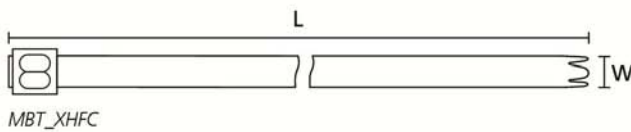

Cable Ties with Ball-Lock and Coating

• MBT-FC-Series

Features and Benefits

- Fully coated MBT, made from type 316 stainless steel with polyester coating.
- Patented non-releasable locking feature
- Coated cable tie with smooth edges
- Comfortable handling and installation
- Eliminates contact corrosion between dissimilar materials during application

MBT_SFC, MBT_HFC

MBT_XHFC

TYPE	Width (W)	Length (L)	Bundle Ø max.		Material	Pack Cont.	Article-No.
MBT5SFC	4.6	127.0	25.0	540	SS316, SP	100	111-00288
MBT8SFC	4.6	201.0	50.0	540	SS316, SP	100	111-00289
MBT14SFC	4.6	362.0	102.0	540	SS316, SP	100	111-00290
MBT20SFC	4.6	521.0	152.0	540	SS316, SP	100	111-00291
MBT27SFC	4.6	681.0	203.0	540	SS316, SP	100	111-00292
MBT33SFC	4.6	838.0	254.0	540	SS316, SP	100	111-00293
MBT8HFC	7.9	201.0	50.0	1,020	SS316, SP	50	111-00294
MBT14HFC	7.9	362.0	102.0	1,020	SS316, SP	50	111-00295
MBT20HFC	7.9	521.0	152.0	1,020	SS316, SP	50	111-00296
MBT27HFC	7.9	681.0	203.0	1,020	SS316, SP	50	111-00297
MBT33HFC	7.9	838.0	254.0	1,020	SS316, SP	50	111-00298
MBT14XHFC	12.3	362.0	102.0	1,620	SS316, SP	50	111-00299
MBT17XHFC	12.3	434.0	125.0	1,620	SS316, SP	50	111-01500
MBT20XHFC	12.3	521.0	152.0	1,620	SS316, SP	50	111-00300
MBT23XHFC	12.3	575.0	168.0	1,620	SS316, SP	50	111-01501
MBT27XHFC	12.3	681.0	203.0	1,620	SS316, SP	50	111-00301
MBT30XHFC	12.3	754.0	225.0	1,620	SS316, SP	50	111-01502
MBT33XHFC	12.3	838.0	254.0	1,620	SS316, SP	50	111-00302
MBT43XHFC	12.3	1,092.0	330.0	1,620	SS316, SP	25	111-01503
MBT49XHFC	12.3	1,245.0	380.0	1,620	SS316, SP	25	111-01504
MBT14UHFC	16.0	362.0	102.0	2,500	SS316, SP	50	111-01512
MBT17UHFC	16.0	434.0	125.0	2,500	SS316, SP	50	111-01513
MBT20UHFC	16.0	521.0	152.0	2,500	SS316, SP	50	111-01514
MBT23UHFC	16.0	575.0	168.0	2,500	SS316, SP	50	111-01515
MBT27UHFC	16.0	681.0	203.0	2,500	SS316, SP	50	111-01516

All dimensions in mm. Subject to technical changes.

Minimum Order Quantity (MOQ) may differ from package content. Other packaging options may also be available.